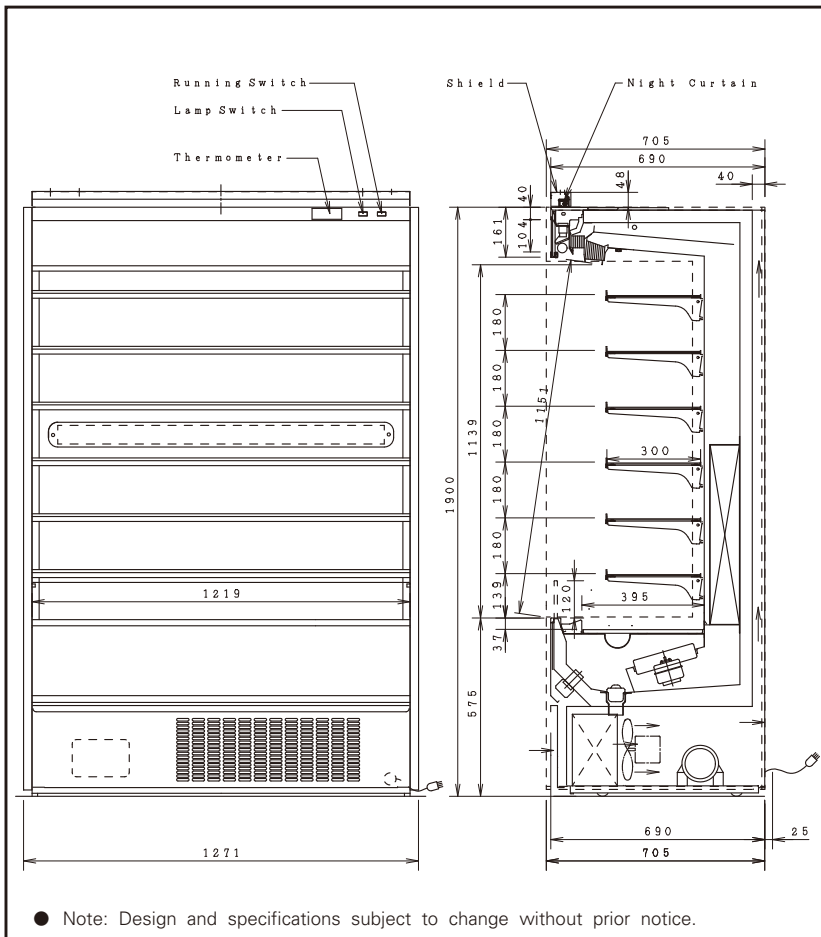

Temperature
0°C-7.2°C

CFC
FREE

Model		SAR-CD461		
Classification		Multi-deck Refrigerator		
Dimension	Out - side	Width	Depth	Height
	In - side	1271	705 (+25)	1900
		1219	300	1204
Capacity	427 L			
Exterior	Spray Steel Plate			
Interior	Spray Steel Plate			
Insulation	Foamed-in-place urethane			
Air-curtain	Double Air Curtain			
Shelf	Glass Shelves, 6 step			
Compressor	Obturation Completed			
Fan Motor	Single-Phase 220V Outer Power 1100W			
Refrigerant	R404A			
Evaporator	Fin Type, Forced Circulation			
Fan Motors	Cooling Fan Motor Single-Phase 220V Outer Power 9W x1 Cooling Fan Motor Single-Phase 220V Outer Power 4W x2			
Temperature Meter	Auto Electronic Thermostat			
Condenser	Fin Type, Forced Circulation Of Cold air			
Defrost	Timer-controlled natural defrosting with the compressor stopper			
Performance	Actual Load Temperature 0 -7.2°C(adjustable) Ambient Temperature 27°C, Humidity 70% Without loading, Without direct sunlight			
Power Source	Single-Phase 220V			
Frequency			Hz	50
Power Consumption	Running	W		1188
	Defrost	W		63
Electric Currency	Running	A		5.4
	Defrost	A		0.26
Running Efficiency			-	0.93
Illumination	Fluorescent Lamp	TLD36W / 54 x1		
	Power Consumption	44W		
	Electric Currency	0.42A		
Accessories	Drain Tank (14L)			
Others	Adjust Bolt (4), Caster (4)			
Weight	290kg			