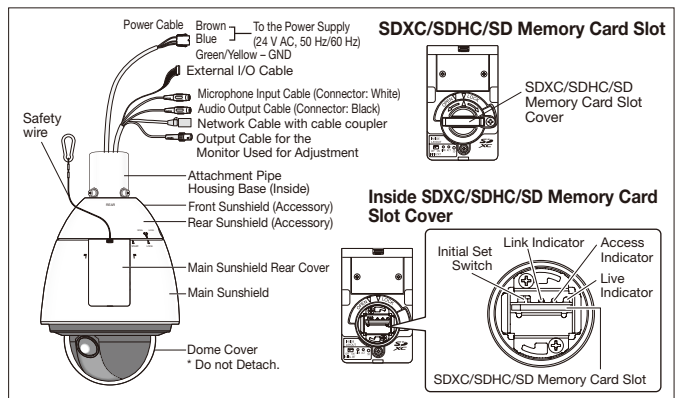

¹ Converted value
² Refer to "Notes on Windows Vista® / Windows® 7 / Windows® 8" on the provided CD-ROM for further information about system requirements for a PC and precautions when using Microsoft® Windows® 8 or Microsoft® Windows® 7 or Microsoft® Windows Vista®.
³ When using IPv6 for communication, use Microsoft® Windows® 8 or Microsoft® Windows® 7 or Microsoft® Windows Vista®.
⁴ Transmission for 2 streams can be individually set in the same compression method.

Part Names and Functions