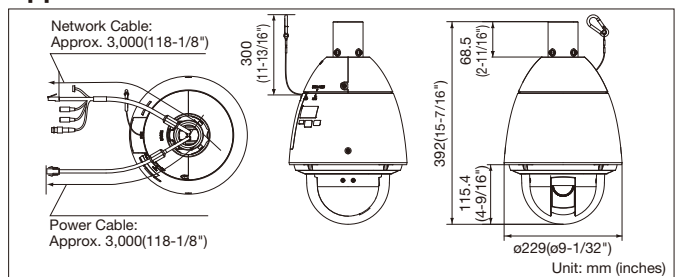

Appearance

Trademarks and registered trademarks

- Microsoft, and Windows are registered trademarks of Microsoft Corporation in the U.S. and other countries.
- UniPhier is a registered trademark of Panasonic Corporation.
- "MEGA Super Dynamic", "i-PRO SmartHD" logos are trademarks or registered trademarks of Panasonic Corporation.
- ONVIF and the ONVIF logo are trademarks of ONVIF Inc.

Important

- Safety Precaution: Carefully read the operating instructions and installation manual before using this product.
- Panasonic cannot be responsible for the performance of the network and/or other manufacturers' products used on the network.
- Masses and dimensions are approximate. • Specifications are subject to change without notice.
- These products may be subject to export control regulations. • All product pictures are NTSC models.

DISTRIBUTED BY:

Panasonic

<http://security.panasonic.com>

<http://www.facebook.com/PanasonicNetworkCamera>

Printed in Japan (2A-105DA)