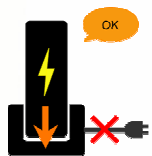

子機後備供電

停電時，已充電的子機暫時供應電源到主機，維持撥號及接聽來電功能

Power Back-up Operation

During an electric power failure, you can supply the power stored in your handset to the base unit, so you can make calls even when the power is out.